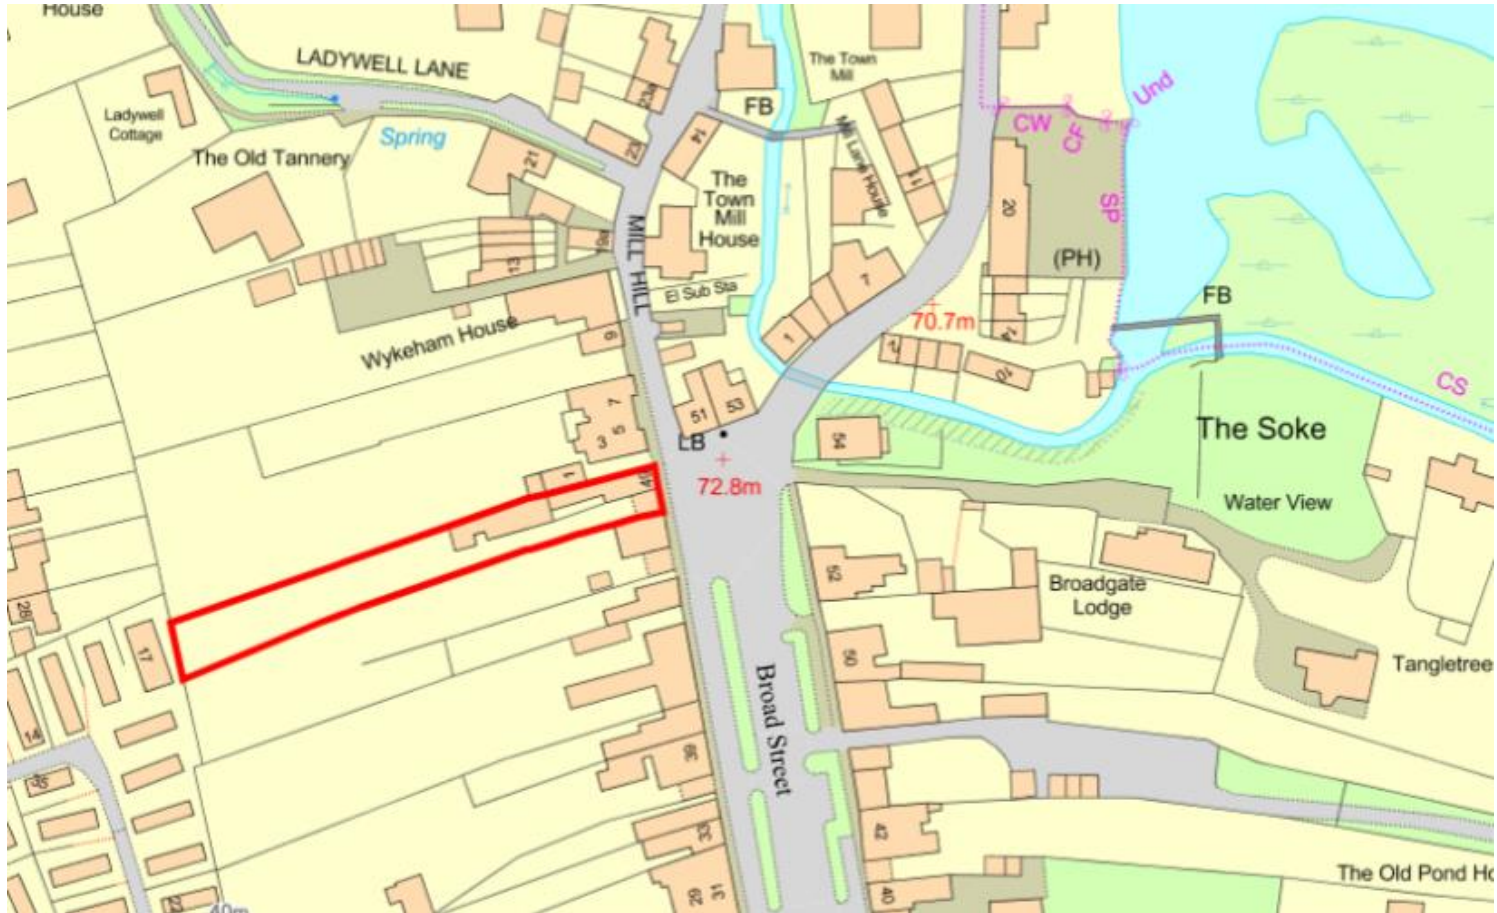

23/01275/FUL– 49 Broad Street, Alresford, Hampshire, SO24 9AS

Erection of new house to rear of 49 Broad Street.

LOCATION PLAN

AERIAL PHOTOGRAPH

PROPOSED FLOOR PLAN

PROPOSED ELEVATIONS

for precise
refer to Lo

STREET VIEW

ACCESS

SITE IMAGES – REAR GARDEN

**LOOKING EAST TOWARDS LISTED BUILDING AND
OUTBUILDINGS**

SITE IMAGE – REAR GARDEN

SITE IMAGES

SITE IMAGES - ACCESS

CONCLUSION